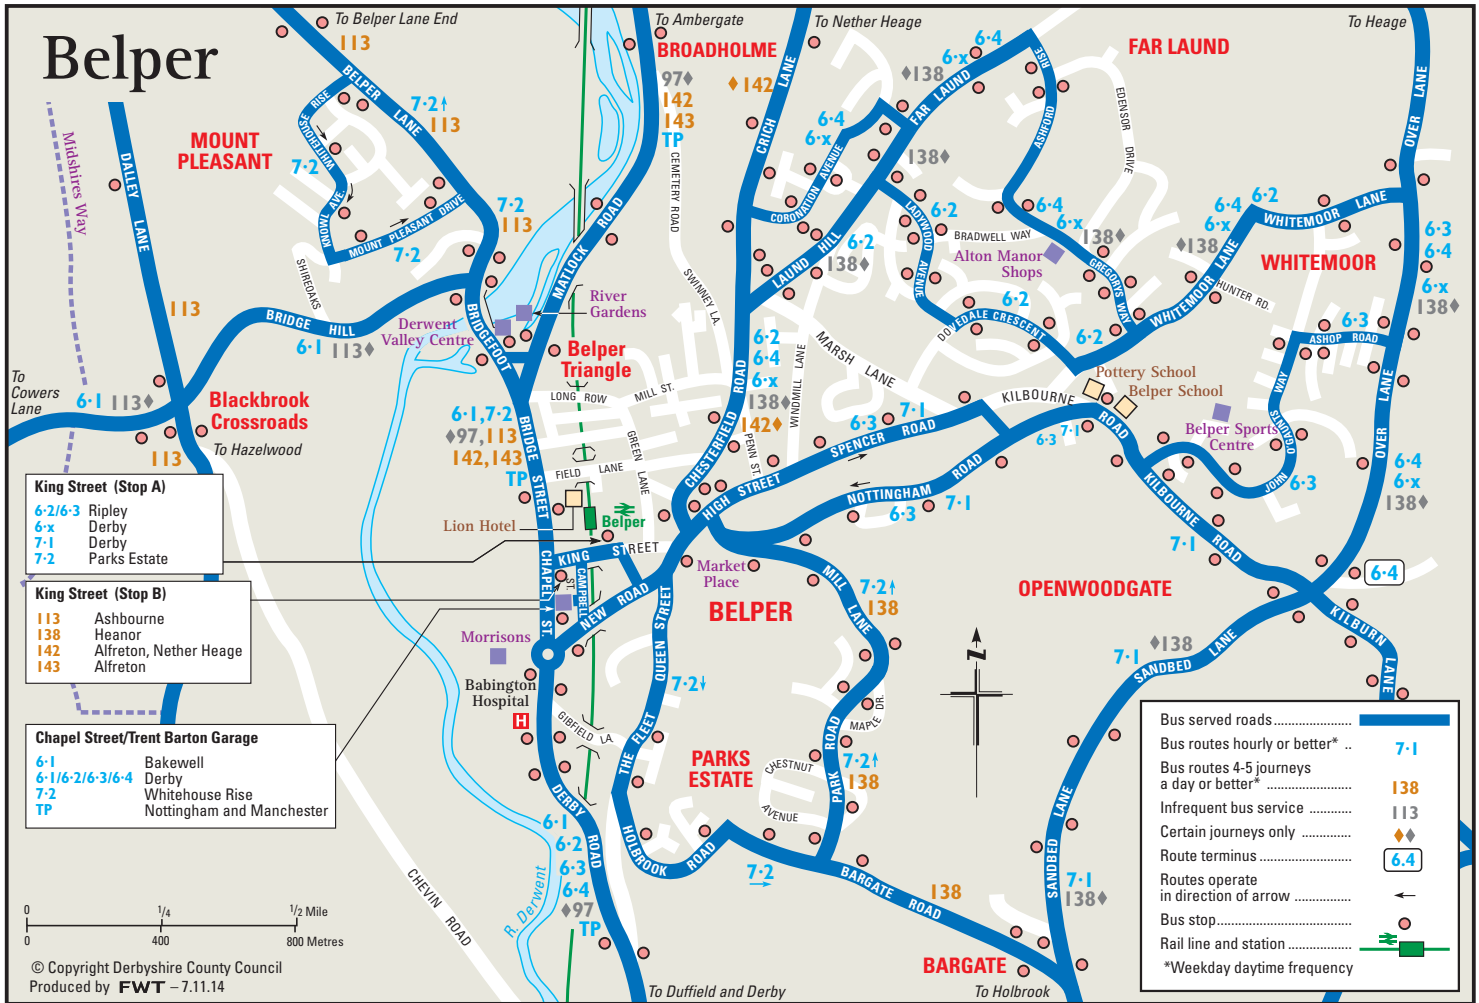

# Belper

**King Street (Stop A)**  
 6-2/6-3 Ripley  
 6-x Derby  
 7-1 Derby  
 7-2 Parks Estate

**King Street (Stop B)**  
 113 Ashbourne  
 138 Heanor  
 142 Alfreton, Nether Heage  
 143 Alfreton

**Chapel Street/Trent Barton Garage**  
 6-1 Bakewell  
 6-1/6-2/6-3/6-4 Derby  
 7-2 Whitehouse Rise  
 TP Nottingham and Manchester

Bus served roads.....	
Bus routes hourly or better* ..	7-1
Bus routes 4-5 journeys a day or better* .....	138
Infrequent bus service .....	113
Certain journeys only .....	◆
Route terminus .....	6.4
Routes operate in direction of arrow .....	←
Bus stop.....	
Rail line and station .....	
*Weekday daytime frequency	